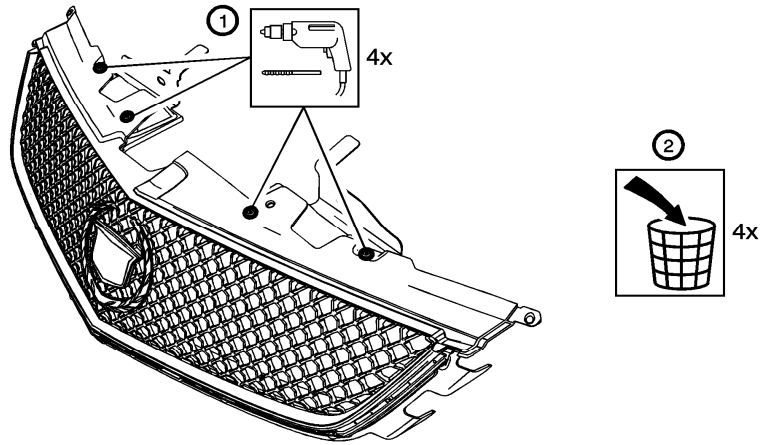

Radiator Grille Screen Package Installation

Installation Instructions Part Number

22901754

[Kit Contents](#)

[Procedure](#)

Document ID: 2863336

[WIP] Radiator Grille Screen Package Installation

	Date	Revision	Auth	DR	Installation Instructions
<p>ALL INFORMATION WITHIN ABOVE BORDER TO BE PRINTED EXACTLY AS SHOWN ON 8.5X11 WHITE 16 POUND NON-BOND RECYCLABLE PAPER PRINT ON BOTH SIDES, EXCLUDING TEMPLATES</p> <p>TO BE UNITIZED IN ACCORDIANCE WITH GM SPECIFICATIONS</p>	29MY12	Initial Release - Paul Razgunas	EWO 1591109		Radiator Grille Screen Package Installation
					22901754
					Insert Page No.