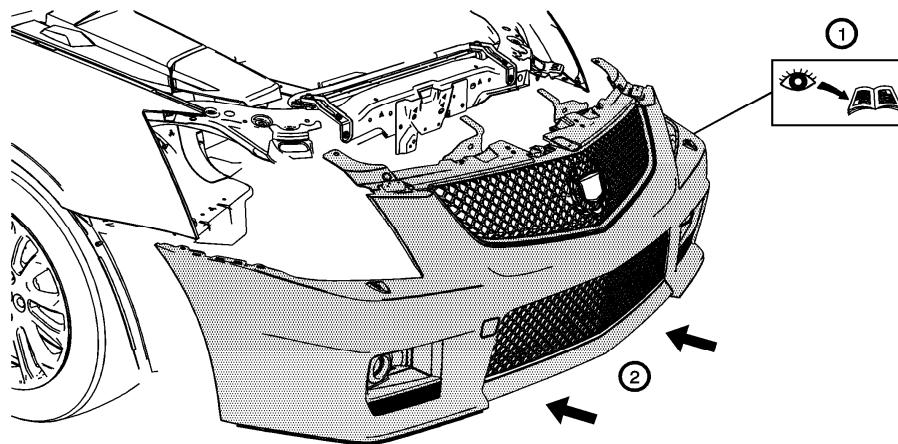

Radiator Grille Screen Package Installation

Installation Instructions Part Number

22901754

[Kit Contents](#)

[Procedure](#)

Document ID: 2863336

[WIP] Radiator Grille Screen Package Installation

	Date	Revision	Auth	DR	Installation Instructions
<p>ALL INFORMATION WITHIN ABOVE BORDER TO BE PRINTED EXACTLY AS SHOWN ON 8.5X11 WHITE 16 POUND NON-BOND RECYCLABLE PAPER PRINT ON BOTH SIDES, EXCLUDING TEMPLATES</p> <p>TO BE UNITIZED IN ACCORDIANCE WITH GM SPECIFICATIONS</p>	29MY12	Initial Release - Paul Razgunas	EWO 1591109		Radiator Grille Screen Package Installation
					22901754
					Insert Page No.