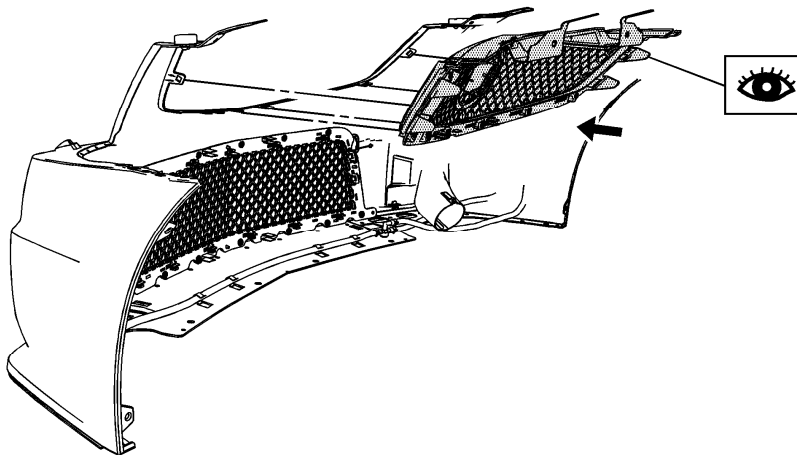

Radiator Grille Screen Package Installation

Installation Instructions Part Number

22901754

[Kit Contents](#)

[Procedure](#)

Document ID: 2863336

[WIP] Radiator Grille Screen Package Installation

	Date	Revision	Auth	DR	Installation Instructions
<p>ALL INFORMATION WITHIN ABOVE BORDER TO BE PRINTED EXACTLY AS SHOWN ON 8.5X11 WHITE 16 POUND NON-BOND RECYCLABLE PAPER PRINT ON BOTH SIDES, EXCLUDING TEMPLATES</p> <p>TO BE UNITIZED IN ACCORDIANCE WITH GM SPECIFICATIONS</p>	29MY12	Initial Release - Paul Razgunas	EWO 1591109		Radiator Grille Screen Package Installation
					22901754
					Insert Page No.