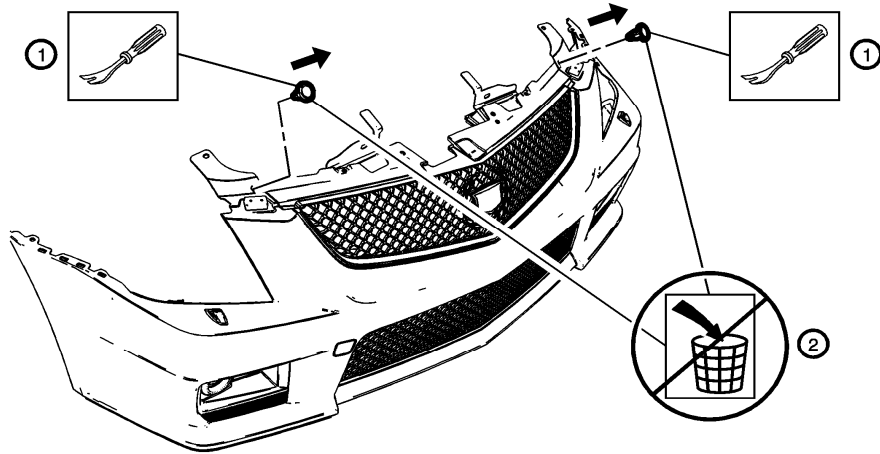

Radiator Grille Screen Package Installation

Installation Instructions Part Number

22901754

[Kit Contents](#)

[Procedure](#)

Document ID: 2863336

[WIP] Radiator Grille Screen Package Installation

	Date	Revision	Auth	DR	Installation Instructions
<p>ALL INFORMATION WITHIN ABOVE BORDER TO BE PRINTED EXACTLY AS SHOWN ON 8.5X11 WHITE 16 POUND NON-BOND RECYCLABLE PAPER PRINT ON BOTH SIDES, EXCLUDING TEMPLATES</p> <p>TO BE UNITIZED IN ACCORDIANCE WITH GM SPECIFICATIONS</p>	29MY12	Initial Release - Paul Razgunas	EWO 1591109		Radiator Grille Screen Package Installation
					22901754
					Insert Page No.