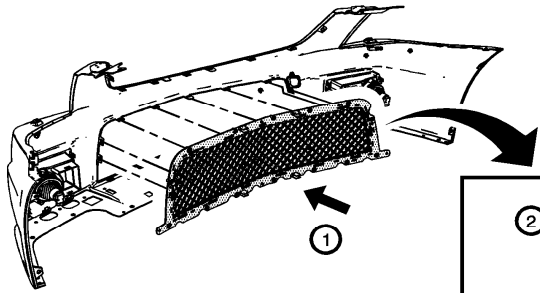

Radiator Grille Screen Package Installation

Installation Instructions Part Number

22901754

[Kit Contents](#)

[Procedure](#)

Document ID: 2863336

[WIP] Radiator Grille Screen Package Installation

	Date	Revision	Auth	DR	Installation Instructions
<p>ALL INFORMATION WITHIN ABOVE BORDER TO BE PRINTED EXACTLY AS SHOWN ON 8.5X11 WHITE 16 POUND NON-BOND RECYCLABLE PAPER PRINT ON BOTH SIDES, EXCLUDING TEMPLATES</p> <p>TO BE UNITIZED IN ACCORDIANCE WITH GM SPECIFICATIONS</p>	29MY12	Initial Release - Paul Razgunas	EWO 1591109		Radiator Grille Screen Package Installation
					22901754
					Insert Page No.