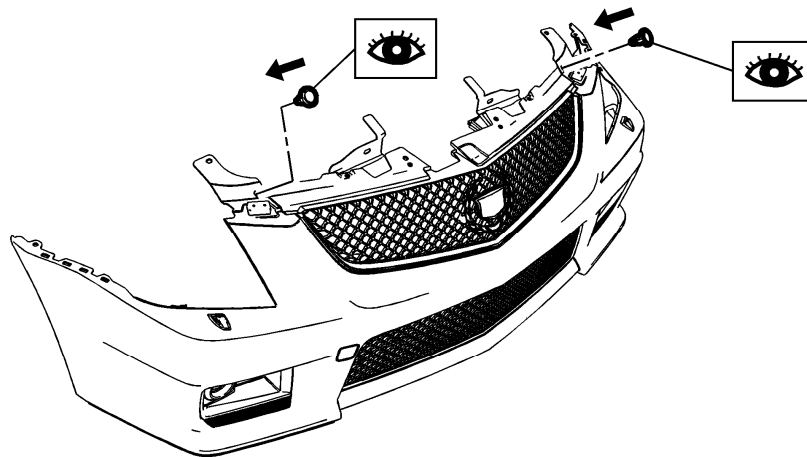

Radiator Grille Screen Package Installation

Installation Instructions Part Number

22901754

[Kit Contents](#)

[Procedure](#)

Document ID: 2863336

[WIP] Radiator Grille Screen Package Installation

	Date	Revision	Auth	DR	Installation Instructions
<p>ALL INFORMATION WITHIN ABOVE BORDER TO BE PRINTED EXACTLY AS SHOWN ON 8.5X11 WHITE 16 POUND NON-BOND RECYCLABLE PAPER PRINT ON BOTH SIDES, EXCLUDING TEMPLATES</p> <p>TO BE UNITIZED IN ACCORDIANCE WITH GM SPECIFICATIONS</p>	29MY12	Initial Release - Paul Razgunas	EWO 1591109		Radiator Grille Screen Package Installation
					22901754
					Insert Page No.