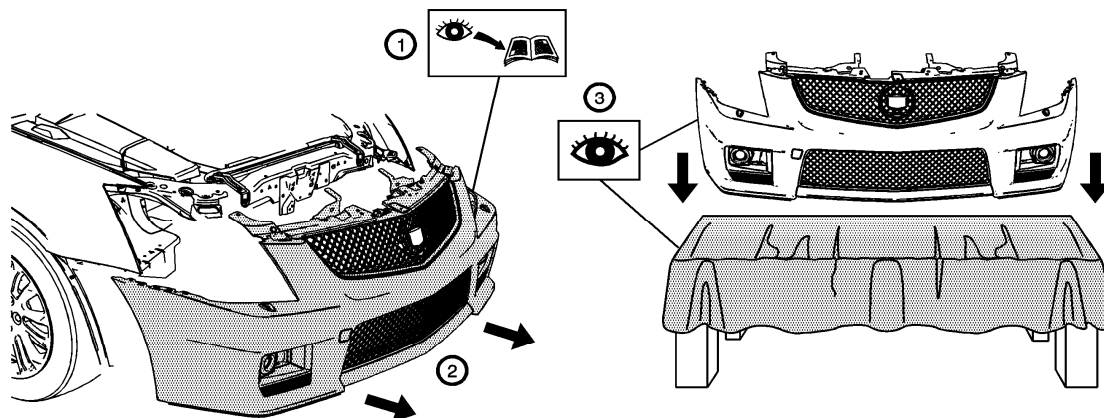

Radiator Grille Screen Package Installation

Installation Instructions Part Number

22901754

[Kit Contents](#)

[Procedure](#)

Document ID: 2863336

[WIP] Radiator Grille Screen Package Installation

	Date	Revision	Auth	DR	Installation Instructions
<p>ALL INFORMATION WITHIN ABOVE BORDER TO BE PRINTED EXACTLY AS SHOWN ON 8.5X11 WHITE 16 POUND NON-BOND RECYCLABLE PAPER PRINT ON BOTH SIDES, EXCLUDING TEMPLATES</p> <p>TO BE UNITIZED IN ACCORDIANCE WITH GM SPECIFICATIONS</p>	29MY12	Initial Release - Paul Razgunas	EWO 1591109		Radiator Grille Screen Package Installation
					22901754
					Insert Page No.