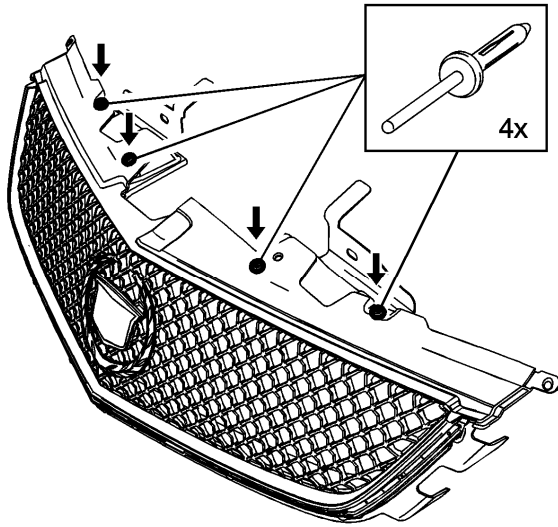

Radiator Grille Screen Package Installation

Installation Instructions Part Number

22901754

[Kit Contents](#)

[Procedure](#)

Document ID: 2863336

[WIP] Radiator Grille Screen Package Installation

	Date	Revision	Auth	DR	Installation Instructions
<p>ALL INFORMATION WITHIN ABOVE BORDER TO BE PRINTED EXACTLY AS SHOWN ON 8.5X11 WHITE 16 POUND NON-BOND RECYCLABLE PAPER PRINT ON BOTH SIDES, EXCLUDING TEMPLATES</p> <p>TO BE UNITIZED IN ACCORDIANCE WITH GM SPECIFICATIONS</p>	29MY12	Initial Release - Paul Razgunas	EWO 1591109		Radiator Grille Screen Package Installation
					22901754
					Insert Page No.