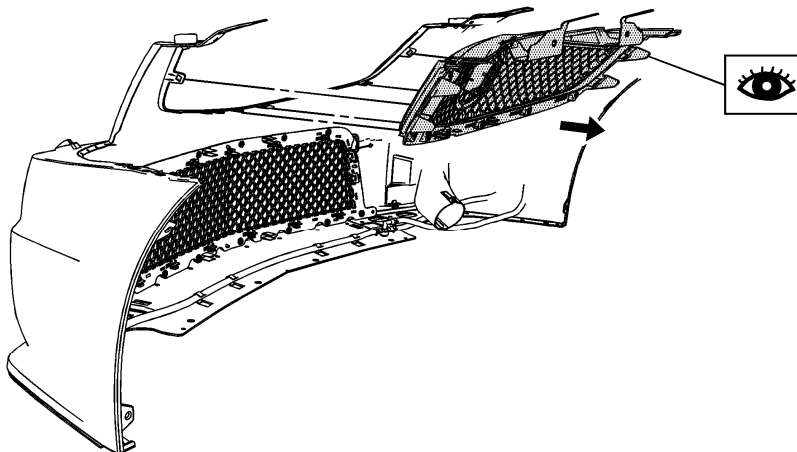

Radiator Grille Screen Package Installation

Installation Instructions Part Number

22901754

[Kit Contents](#)

[Procedure](#)

Document ID: 2863336

[WIP] Radiator Grille Screen Package Installation

	Date	Revision	Auth	DR	Installation Instructions
<p>ALL INFORMATION WITHIN ABOVE BORDER TO BE PRINTED EXACTLY AS SHOWN ON 8.5X11 WHITE 16 POUND NON-BOND RECYCLABLE PAPER PRINT ON BOTH SIDES, EXCLUDING TEMPLATES</p> <p>TO BE UNITIZED IN ACCORDIANCE WITH GM SPECIFICATIONS</p>	29MY12	Initial Release - Paul Razgunas	EWO 1591109		Radiator Grille Screen Package Installation
					22901754
					Insert Page No.