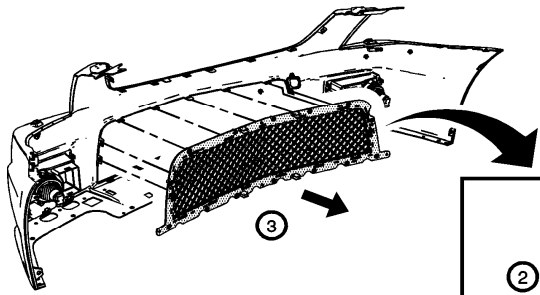

Radiator Grille Screen Package Installation

Installation Instructions Part Number

22901754

[Kit Contents](#)

[Procedure](#)

Document ID: 2863336

[WIP] Radiator Grille Screen Package Installation

	Date	Revision	Auth	DR	Installation Instructions
<p>ALL INFORMATION WITHIN ABOVE BORDER TO BE PRINTED EXACTLY AS SHOWN ON 8.5X11 WHITE 16 POUND NON-BOND RECYCLABLE PAPER PRINT ON BOTH SIDES, EXCLUDING TEMPLATES</p> <p>TO BE UNITIZED IN ACCORDIANCE WITH GM SPECIFICATIONS</p>	29MY12	Initial Release - Paul Razgunas	EWO 1591109		Radiator Grille Screen Package Installation
					22901754
					Insert Page No.