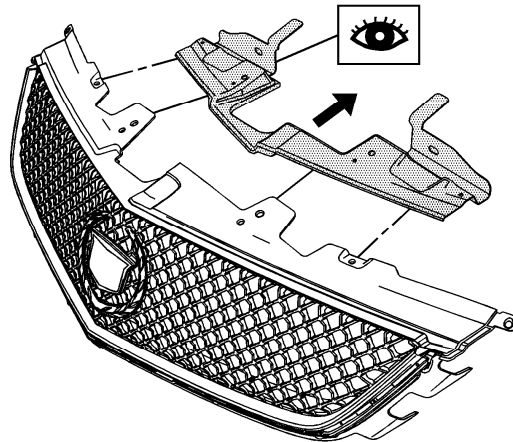

Radiator Grille Screen Package Installation

Installation Instructions Part Number

22901754

[Kit Contents](#)

[Procedure](#)

Document ID: 2863336

[WIP] Radiator Grille Screen Package Installation

	Date	Revision	Auth	DR	Installation Instructions
<p>ALL INFORMATION WITHIN ABOVE BORDER TO BE PRINTED EXACTLY AS SHOWN ON 8.5X11 WHITE 16 POUND NON-BOND RECYCLABLE PAPER PRINT ON BOTH SIDES, EXCLUDING TEMPLATES</p> <p>TO BE UNITIZED IN ACCORDIANCE WITH GM SPECIFICATIONS</p>	29MY12	Initial Release - Paul Razgunas	EWO 1591109		Radiator Grille Screen Package Installation
					22901754
					Insert Page No.