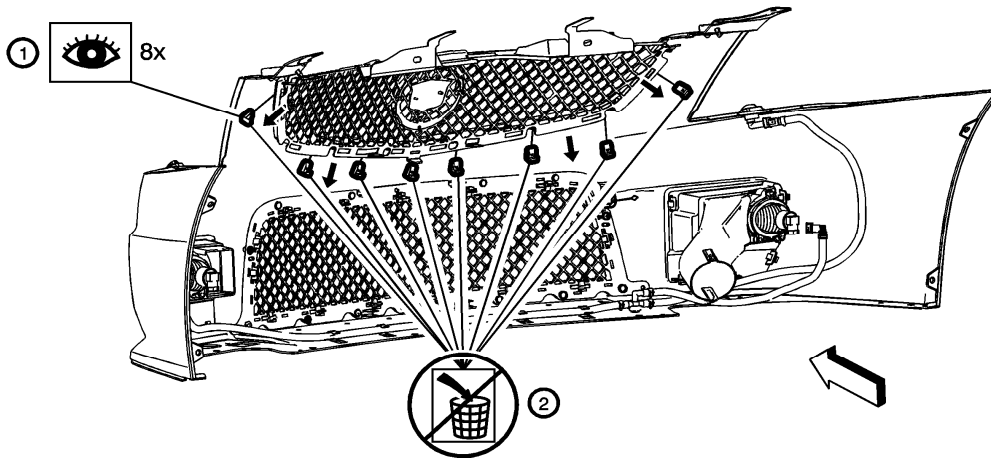

Radiator Grille Screen Package Installation

Installation Instructions Part Number

22901754

[Kit Contents](#)

[Procedure](#)

Document ID: 2863336

[WIP] Radiator Grille Screen Package Installation

	Date	Revision	Auth	DR	Installation Instructions
<p>ALL INFORMATION WITHIN ABOVE BORDER TO BE PRINTED EXACTLY AS SHOWN ON 8.5X11 WHITE 16 POUND NON-BOND RECYCLABLE PAPER PRINT ON BOTH SIDES, EXCLUDING TEMPLATES</p> <p>TO BE UNITIZED IN ACCORDIANCE WITH GM SPECIFICATIONS</p>	29MY12	Initial Release - Paul Razgunas	EWO 1591109		Radiator Grille Screen Package Installation
					22901754
					Insert Page No.