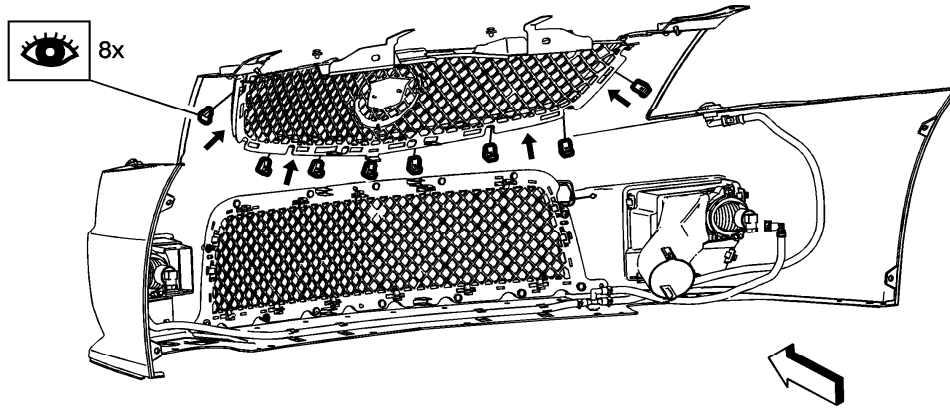

Radiator Grille Screen Package Installation

Installation Instructions Part Number

22901754

[Kit Contents](#)

[Procedure](#)

Document ID: 2863336

[WIP] Radiator Grille Screen Package Installation

	Date	Revision	Auth	DR	Installation Instructions
<p>ALL INFORMATION WITHIN ABOVE BORDER TO BE PRINTED EXACTLY AS SHOWN ON 8.5X11 WHITE 16 POUND NON-BOND RECYCLABLE PAPER PRINT ON BOTH SIDES, EXCLUDING TEMPLATES</p> <p>TO BE UNITIZED IN ACCORDIANCE WITH GM SPECIFICATIONS</p>	29MY12	Initial Release - Paul Razgunas	EWO 1591109		Radiator Grille Screen Package Installation
					22901754
					Insert Page No.