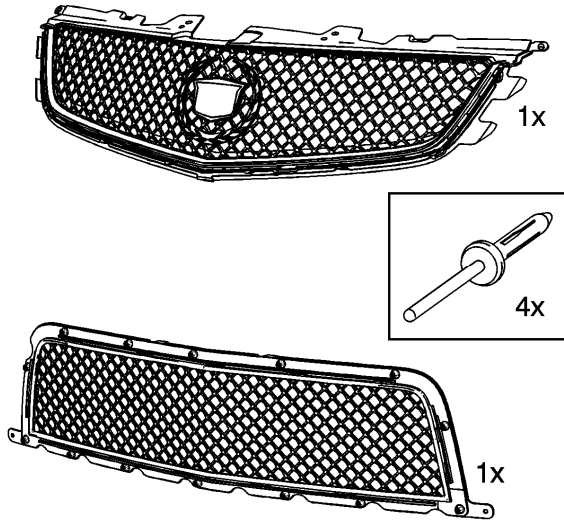

Radiator Grille Screen Package Installation

Installation Instructions Part Number

22901754

[Kit Contents](#)

[Procedure](#)

Document ID: 2863336

[WIP] Radiator Grille Screen Package Installation

	Date	Revision	Auth	DR	Installation Instructions
<p>ALL INFORMATION WITHIN ABOVE BORDER TO BE PRINTED EXACTLY AS SHOWN ON 8.5X11 WHITE 16 POUND NON-BOND RECYCLABLE PAPER PRINT ON BOTH SIDES, EXCLUDING TEMPLATES</p> <p>TO BE UNITIZED IN ACCORDIANCE WITH GM SPECIFICATIONS</p>	29MY12	Initial Release - Paul Razgunas	EWO 1591109		Radiator Grille Screen Package Installation
					22901754
					Insert Page No.