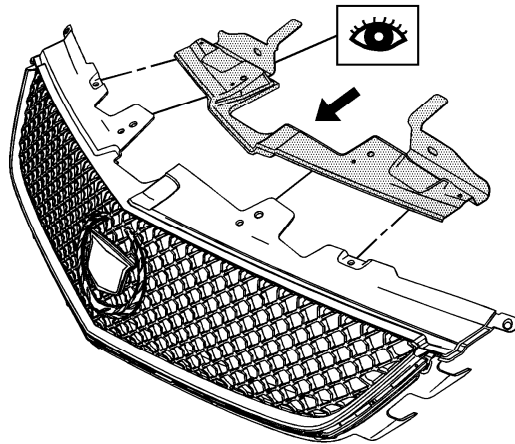

Radiator Grille Screen Package Installation

Installation Instructions Part Number

22901754

[Kit Contents](#)

[Procedure](#)

Document ID: 2863336

[WIP] Radiator Grille Screen Package Installation

	Date	Revision	Auth	DR	Installation Instructions
<p>ALL INFORMATION WITHIN ABOVE BORDER TO BE PRINTED EXACTLY AS SHOWN ON 8.5X11 WHITE 16 POUND NON-BOND RECYCLABLE PAPER PRINT ON BOTH SIDES, EXCLUDING TEMPLATES</p> <p>TO BE UNITIZED IN ACCORDIANCE WITH GM SPECIFICATIONS</p>	29MY12	Initial Release - Paul Razgunas	EWO 1591109		Radiator Grille Screen Package Installation
					22901754
					Insert Page No.