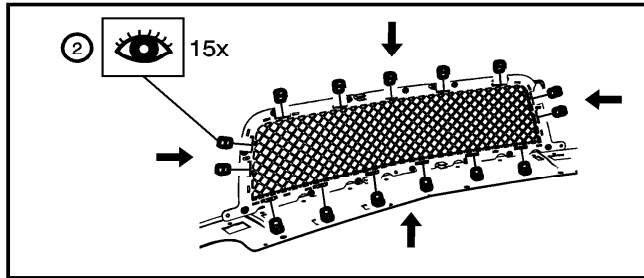

Radiator Grille Screen Package Installation

Installation Instructions Part Number

22901754

[Kit Contents](#)

[Procedure](#)

Document ID: 2863336

[WIP] Radiator Grille Screen Package Installation

	Date	Revision	Auth	DR	Installation Instructions
<p>ALL INFORMATION WITHIN ABOVE BORDER TO BE PRINTED EXACTLY AS SHOWN ON 8.5X11 WHITE 16 POUND NON-BOND RECYCLABLE PAPER PRINT ON BOTH SIDES, EXCLUDING TEMPLATES</p> <p>TO BE UNITIZED IN ACCORDIANCE WITH GM SPECIFICATIONS</p>	29MY12	Initial Release - Paul Razgunas	EWO 1591109		Radiator Grille Screen Package Installation
					22901754
					Insert Page No.