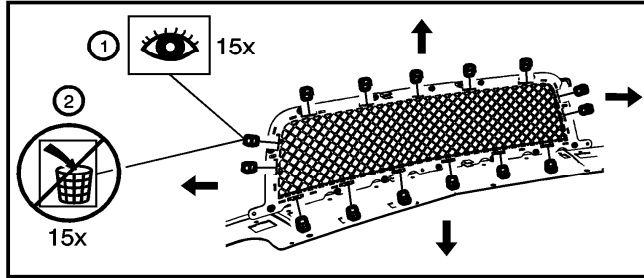

Radiator Grille Screen Package Installation

Installation Instructions Part Number

22901754

[Kit Contents](#)

[Procedure](#)

Document ID: 2863336

[WIP] Radiator Grille Screen Package Installation

	Date	Revision	Auth	DR	Installation Instructions
<p>ALL INFORMATION WITHIN ABOVE BORDER TO BE PRINTED EXACTLY AS SHOWN ON 8.5X11 WHITE 16 POUND NON-BOND RECYCLABLE PAPER PRINT ON BOTH SIDES, EXCLUDING TEMPLATES</p> <p>TO BE UNITIZED IN ACCORDIANCE WITH GM SPECIFICATIONS</p>	29MY12	Initial Release - Paul Razgunas	EWO 1591109		Radiator Grille Screen Package Installation
					22901754
					Insert Page No.