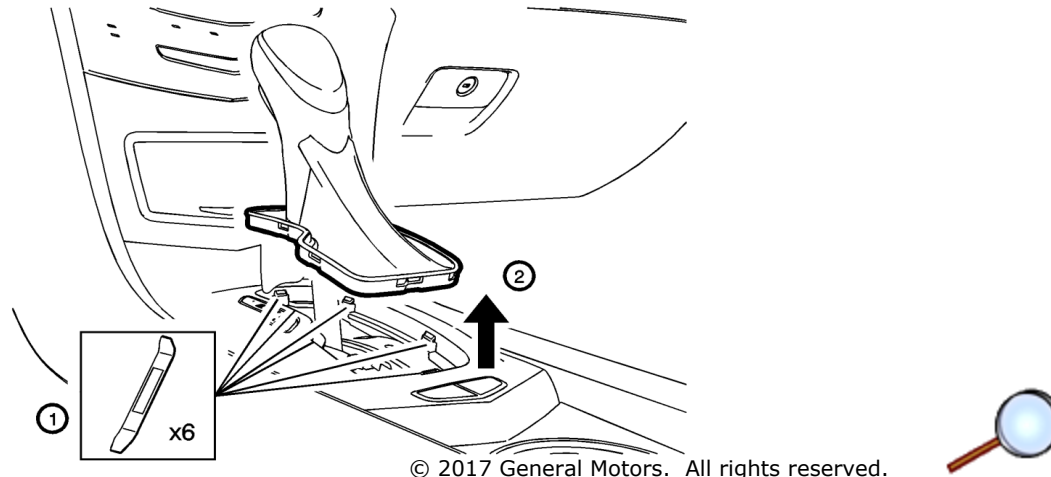

Automatic Transmission Control Lever Knob Package Installation (Installation Instructions)

Installation Instructions Part Number

22860137

Procedure

© 2017 General Motors. All rights reserved.