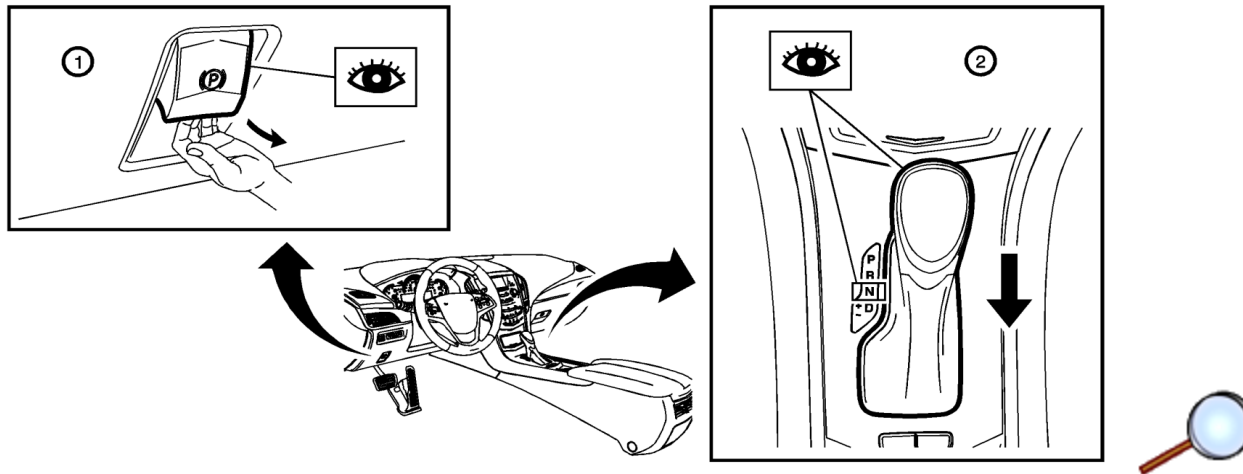

Automatic Transmission Control Lever Knob Package Installation (Installation Instructions)

Installation Instructions Part Number

22860137

Procedure

© 2017 General Motors. All rights reserved.