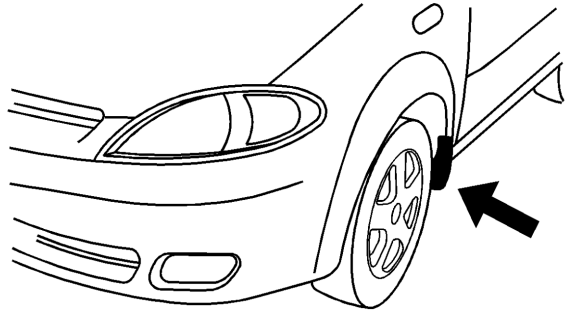

Front Fender Mud and Rear Mud Flap Package Installation

Installation Instructions Part Number

42341808

Kit Contents Front

Kit Contents Rear

Tools Required

Procedure Front

2

3

Procedure Rear

3

4

1

ø4 (4mm)

5