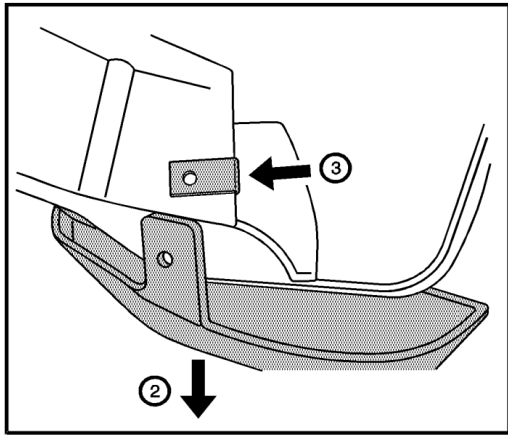

Front Fender Mud and Rear Mud Flap Package Installation

Installation Instructions Part Number

42341808

Kit Contents Front

Kit Contents Rear

Tools Required

Procedure Front

2

3

Procedure Rear

3

4

1

ø4 (4mm)

5