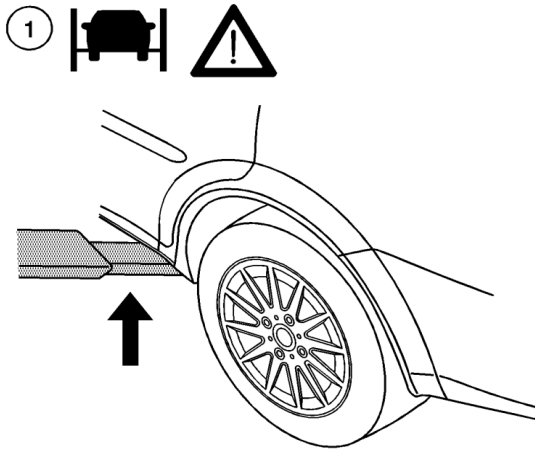

Front Fender Mud and Rear Mud Flap Package Installation

Installation Instructions Part Number

42341808

Kit Contents Front

Kit Contents Rear

Tools Required

Procedure Front

2

3

Procedure Rear

3

4

1

ø4 (4mm)

5