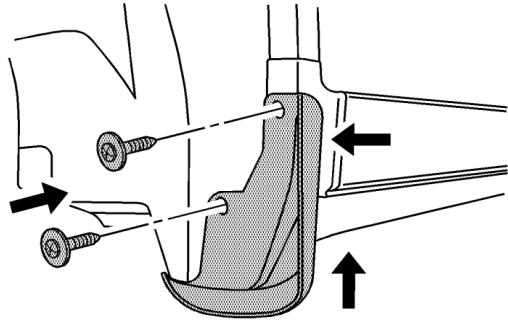

Front Fender Mud and Rear Mud Flap Package Installation

Installation Instructions Part Number

42341808

Kit Contents Front

Kit Contents Rear

Tools Required

Procedure Front

2

3

Procedure Rear

3

4

1

ø4 (4mm)

5