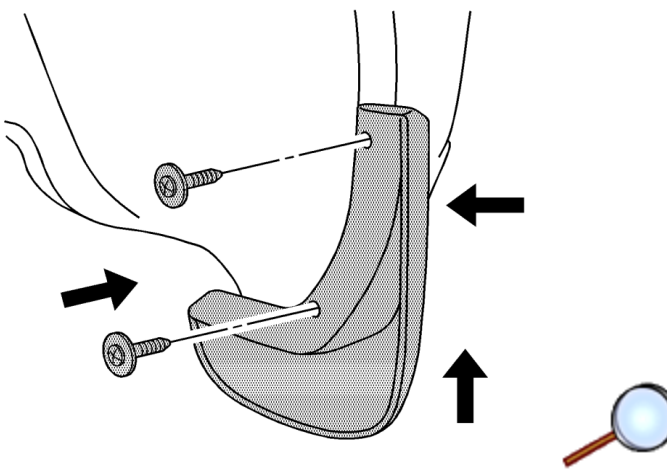

Front Fender Mud and Rear Mud Flap Package Installation

Installation Instructions Part Number

42341808

Kit Contents Front

Kit Contents Rear

Tools Required

Procedure Front

2

3

Procedure Rear

3

4

1

ø4 (4mm)

5