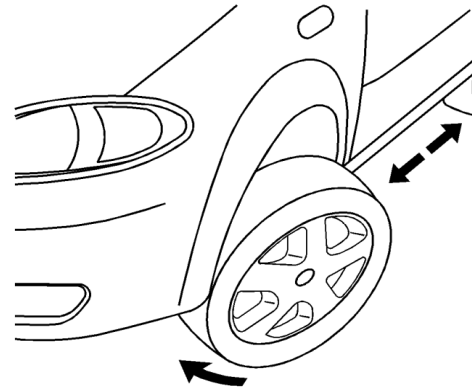

Front Fender Mud and Rear Mud Flap Package Installation

Installation Instructions Part Number

42341808

Kit Contents Front

Kit Contents Rear

Tools Required

Procedure Front

2

3

Procedure Rear

3

4

1

ø4 (4mm)

5