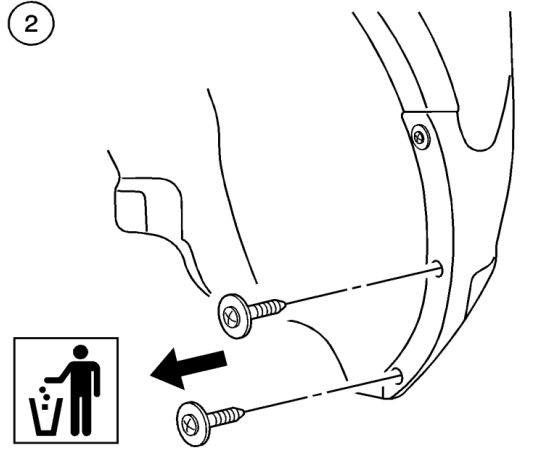

Front Fender Mud and Rear Mud Flap Package Installation

Installation Instructions Part Number

42341808

Kit Contents Front

Kit Contents Rear

Tools Required

Procedure Front

2

3

Procedure Rear

3

4

1

ø4 (4mm)

5