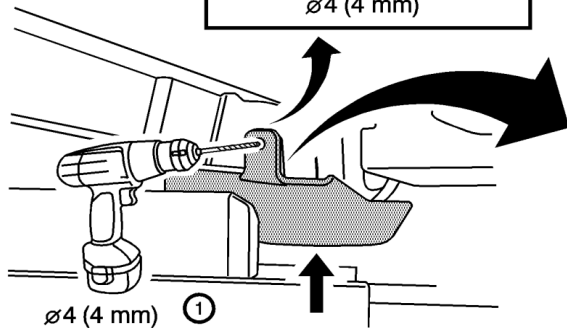

Front Fender Mud and Rear Mud Flap Package Installation

Installation Instructions Part Number

42341808

Kit Contents Front

Kit Contents Rear

Tools Required

Procedure Front

2

3

Procedure Rear

3

4

1

ø4 (4mm)

5