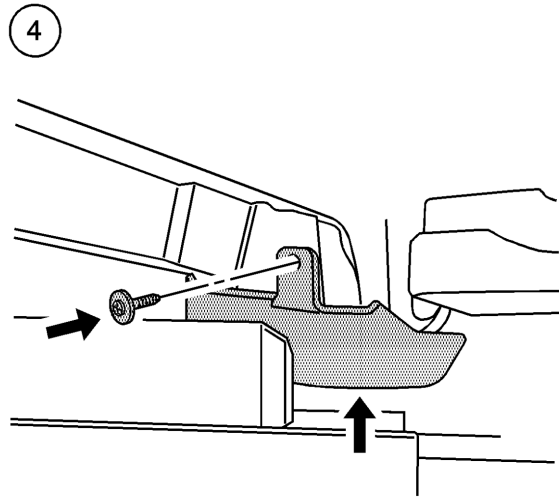

Front Fender Mud and Rear Mud Flap Package Installation

Installation Instructions Part Number

42341808

Kit Contents Front

Kit Contents Rear

Tools Required

Procedure Front

2

3

Procedure Rear

3

4

1

ø4 (4mm)

5