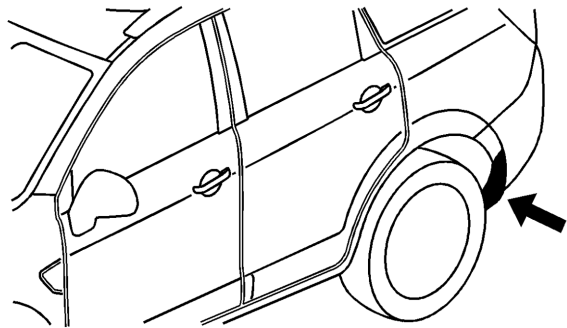

Front Fender Mud and Rear Mud Flap Package Installation

Installation Instructions Part Number

42341808

Kit Contents Front

Kit Contents Rear

Tools Required

Procedure Front

2

3

Procedure Rear

3

4

1

ø4 (4mm)

5