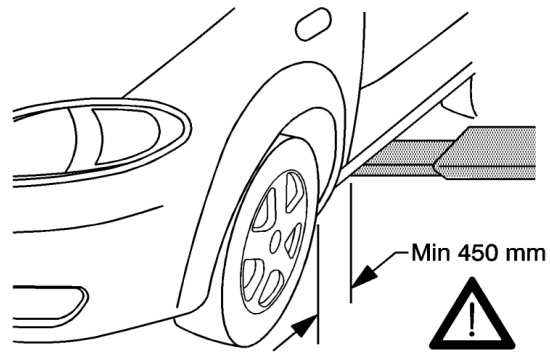

Front Fender Mud and Rear Mud Flap Package Installation

Installation Instructions Part Number

42341808

Kit Contents Front

Kit Contents Rear

Tools Required

Procedure Front

2

3

Procedure Rear

3

4

1

ø4 (4mm)

5