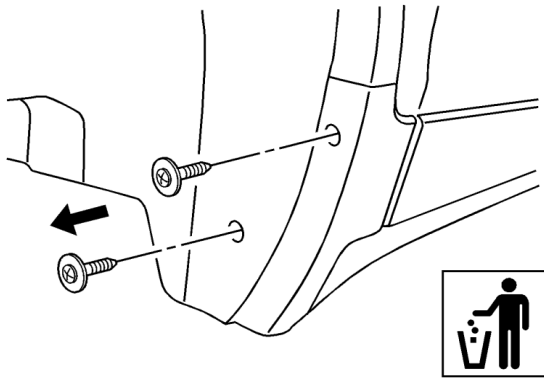

Front Fender Mud and Rear Mud Flap Package Installation

Installation Instructions Part Number

42341808

Kit Contents Front

Kit Contents Rear

Tools Required

Procedure Front

2

3

Procedure Rear

3

4

1

ø4 (4mm)

5