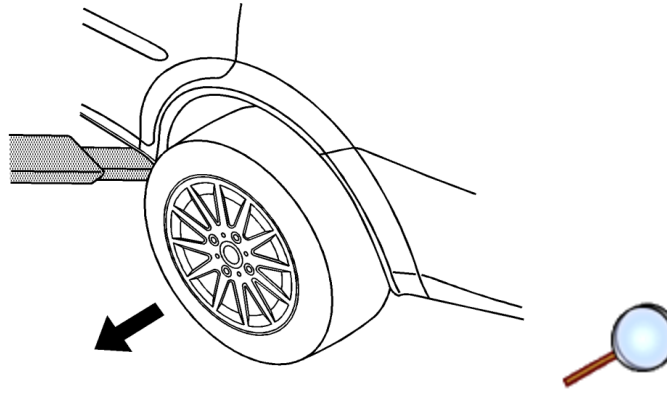

Front Fender Mud and Rear Mud Flap Package Installation

Installation Instructions Part Number

42341808

Kit Contents Front

Kit Contents Rear

Tools Required

Procedure Front

2

3

Procedure Rear

3

4

1

ø4 (4mm)

5