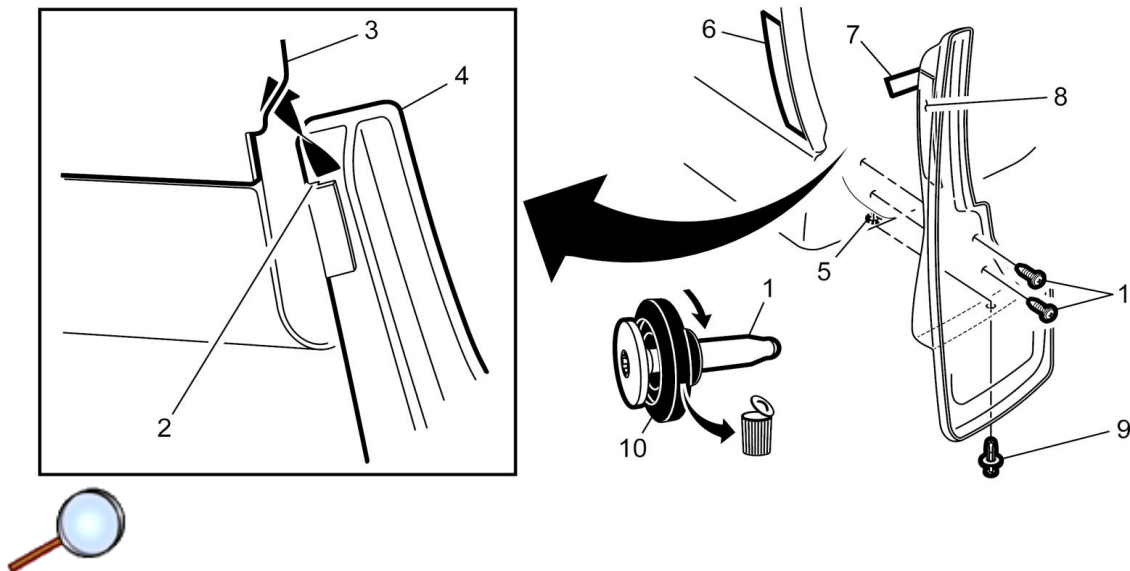

### [FITTING INSTRUCTIONS: FRONT MUDFLAPS](#)

1. Ensure the area around the wheel arch is clean before fitting the mudflaps.
  2. Turn the steering wheel to full lock to assist with access. Remove the existing screws (1) from inside the wheel arch (retain screws).
- Note:**
- For Kit numbers 92254225, 92179316, 92179318, 92184482, retain the fixing screws for re-use.
  - For Kit numbers 92277966, 92277968, remove and discard plastic washers (10) from fixing screws (1) and retain fixing screws for reuse.
3. Use an isopropyl alcohol cleaning wipe to thoroughly clean the area where the double sided tape will adhere to (6). Retain the cleaning wipe for the other side.
  4. Fold the backing paper tab (7) on the double sided tape (8) back so that the backing paper can be removed once the mudflap has been positioned correctly.
  5. Align the top mudflap fixing (2) with the lead in gap (3) at the base of the sheet metal of the wheel arch, angle the mudflap and slide the mudflap (4) up onto the steel lip of the wheel arch, as you slide the mudflap onto the lip rotate the mudflap until the mudflap is positioned against the profile of the wheel arch and side sill.
  6. Use the screws (1) to fix the mudflap in position.
  7. From under the vehicle use the mudflap as a template and drill an 8mm hole (5) in the base of the side skirt. Fit the scrivet (9) supplied.
  8. Remove the backing paper from the double side tape and apply pressure to the tape for 10 seconds to ensure permanent adhesion.

9. Repeat all steps on the other side of the vehicle.
10. Place the fitting instructions in the glovebox of the vehicle.