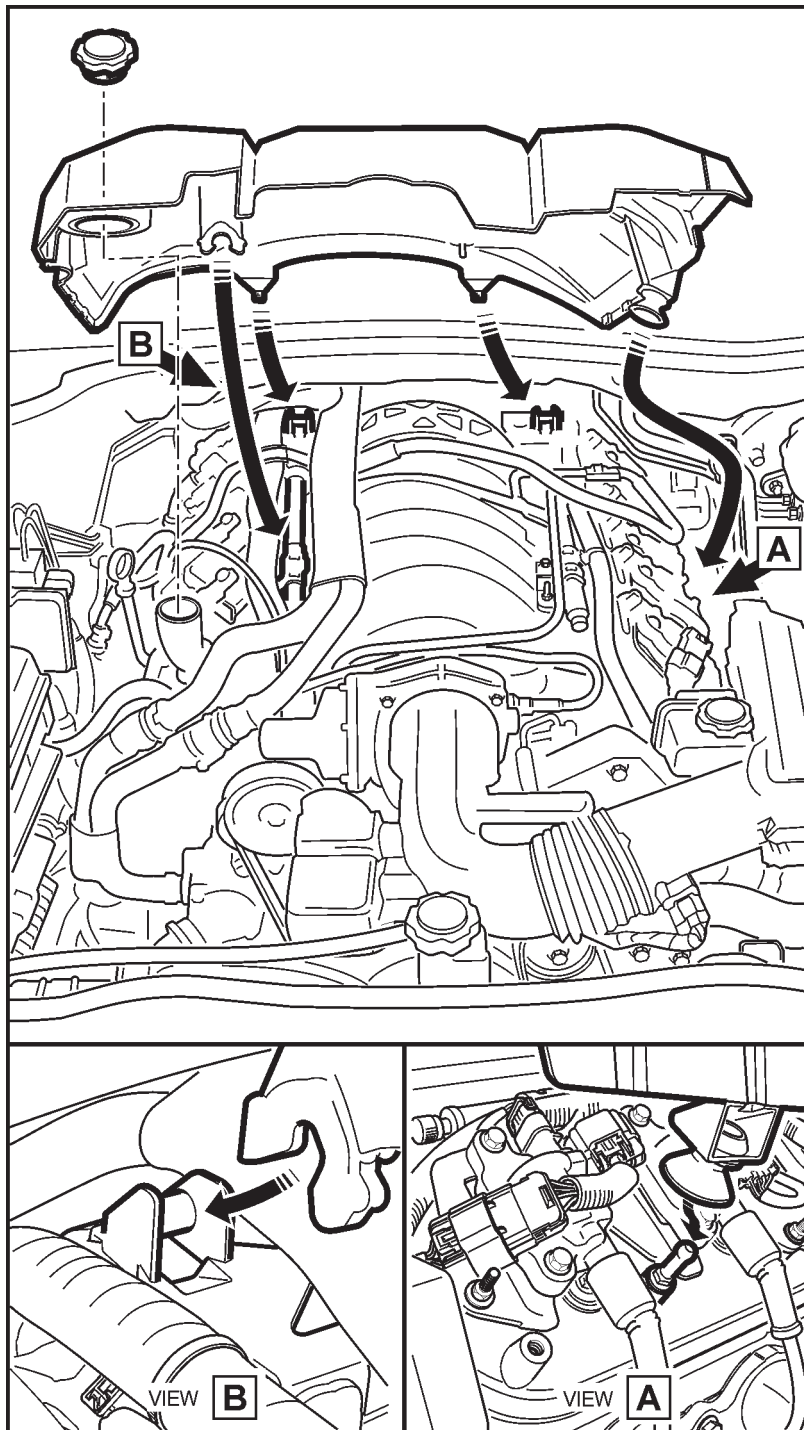

Under Hood Cover V8, P/N
92219184, 92219182, 92219180,
92219178 & 92219176

Couvercle sous le capot V8,
P/N 92219184, 92219182,
92219180, 92219178 & 92219176

Français

Debajo de la cubierta del cofre V8,
P/N 92219184, 92219182,
92219180, 92219178 & 92219176

Español

Under Hood Cover

10SE08

Part No. **92219235**

SHEET 1 OF 1

ALL INFORMATION WITHIN ABOVE BORDER TO BE PRINTED EXACTLY AS SHOWN ON 8.5x11 WHITE 16 POUND BOND PAPER. PRINT ON BOTH SIDES, EXCLUDING TEMPLATES. TO BE UTILIZED IN ACCORDANCE WITH GMSPO SPECIFICATIONS

DATE	REVISION	AUTH	DR	CK	TITLE
10SE08	Initial Release	DSVHH	DC	MT	INSTALLATION INSTRUCTIONS Under Hood Cover PART NO. 92219235

PART NO. **92219235**

SHEET **1** OF **1**