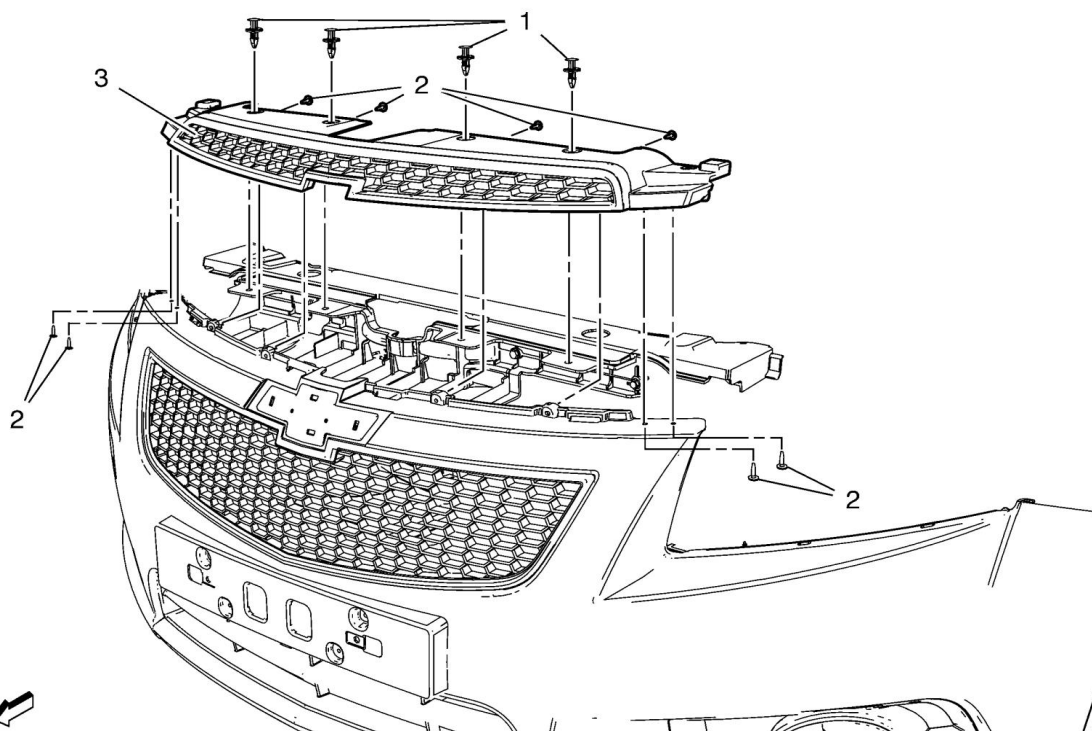

Front Grille Kit Installation

[Installation Instructions Part Number](#)

95205543

Kit Contents

| Qty | Description |
|-----|---------------------------|
| 1 | Upper Fascia Grille |
| 1 | Lower Fascia Grille |
| 1 | Installation Instructions |

[Procedure](#)

Upper Grille

1. Remove the front bumper fascia. Refer to Vehicle Service Manual.
2. Remove the factory installed front upper grille and retain screws and clips. Refer to Vehicle Service Manual.

3. Install the accessory upper grille (3) to the front bumper fascia.
4. Install the previously retained screws (2) (Qty: 8) to the accessory upper grille.
Tighten
Tighten the screws to 2.5 N.m (22 lb in)
5. Install the previously retained clips (1) (Qty: 4) to the accessory upper grille.

Lower Grille

1. Remove the factory installed front lower grille and retain two of the screws. Refer to Vehicle Service Manual.

2. Install the accessory lower grille (2) to the front vehicle fascia making sure to engage the 12 retainers.
3. Install the previously retained screws (1) (Qty:2) to the accessory lower grille.
Tighten
Tighten the screws to 2.5 N.m (22 lb in)
4. Reinstall the front bumper fascia. Refer to Vehicle Service Manual.