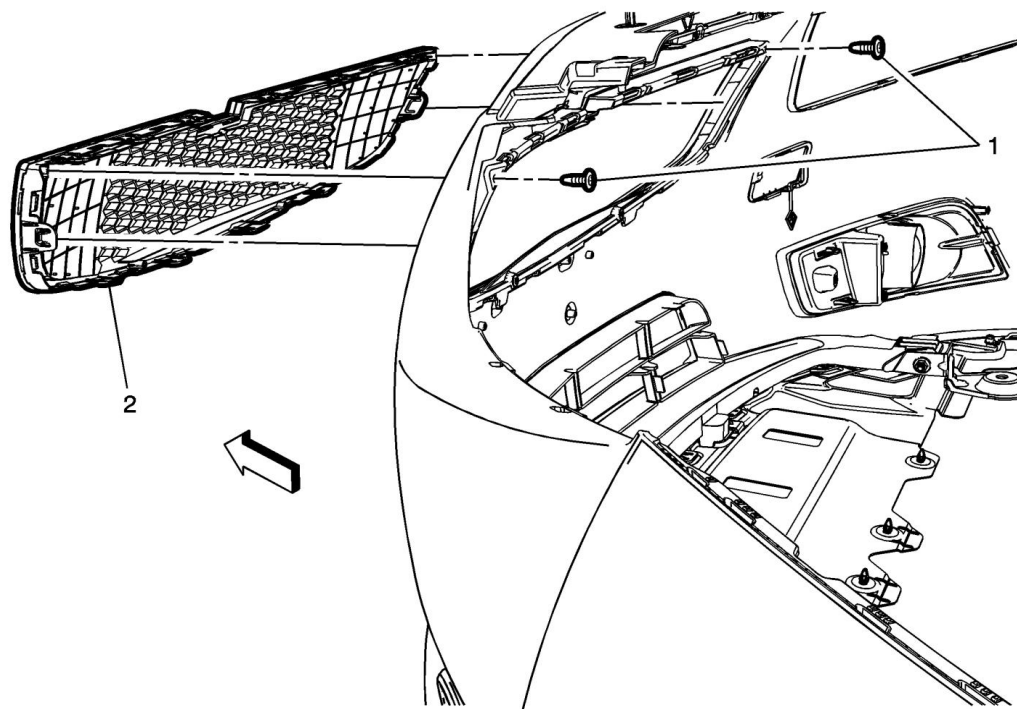

1. Remove the factory installed front lower grille and retain two of the screws. Refer to Vehicle Service Manual.

2. Install the accessory lower grille (2) to the front vehicle fascia making sure to engage the 12 retainers.
3. Install the previously retained screws (1) (Qty:2) to the accessory lower grille.
  Tighten
  Tighten the screws to 2.5 N.m (22 lb in)
4. Reinstall the front bumper fascia. Refer to Vehicle Service Manual.